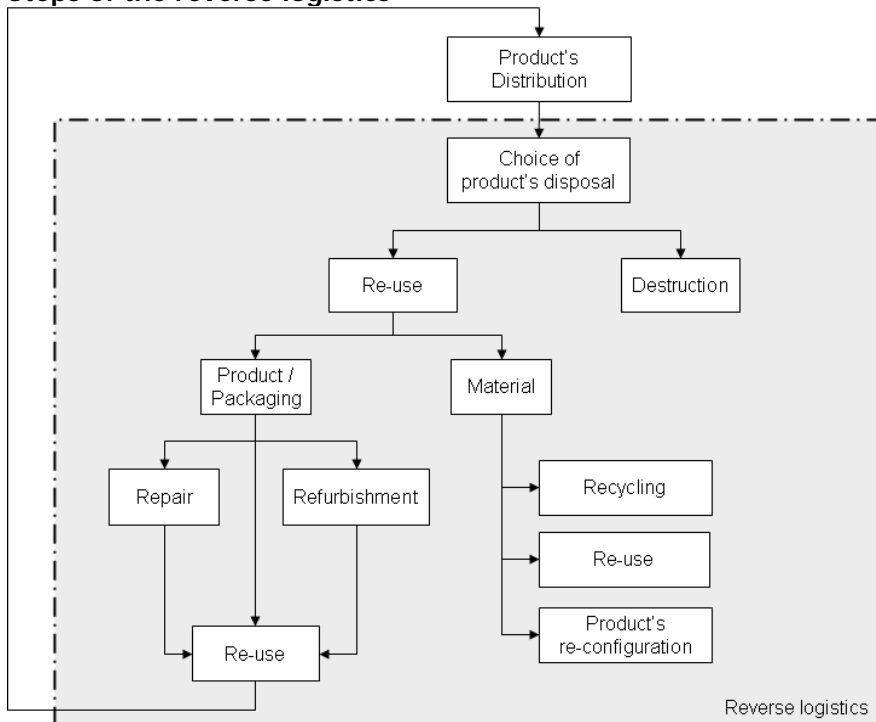

2. Green logistics

Later, by trying to integrate the environmental aspect, the concept of green logistics appeared: saving of resources, elimination of waste and productivity's improvement, by minimizing the impact on the environment.

3. Reverse logistics

The most used definition is surely that of Rogers and Tibben-Lembke (1998). They defined the reverse logistics as being "The process of planning, implementing, and controlling the efficient, cost effective flow of raw materials, in-process inventory, finished goods, and related information from the point of consumption to the point of origin for the purpose of recapturing or creating value or proper disposal"

To add the principles of the green logistics in this definition of the reverse logistics, the definition of Free-Logistics would be the following one:

The reverse logistics is the process of planning, implementing and controlling the performance:

- of raw materials utilization,
- of in process inventory: stock, production, finished products,
- of the information flow management from the customer to the supplier

In order to recapture, create or dispose of the value of sold products and the associated packagings, by minimizing the impact on the environment and the utilization of involved resources.

Steps of the reverse logistics